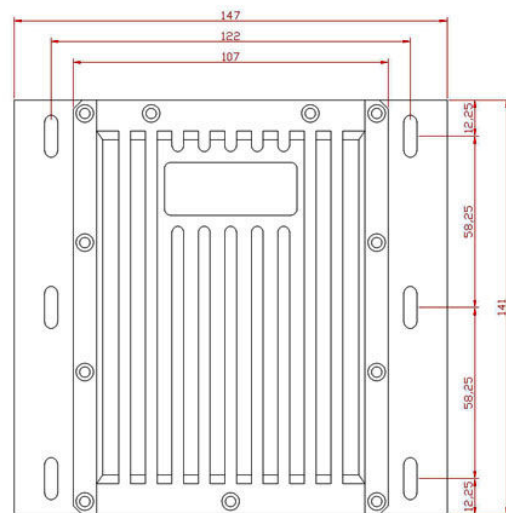

KVANT RED module series II

RLM-170L

RLM-340L

RLM-680L
RLM-1000L

RLM-1300L
RLM-2000L
RLM-2400L

RLM-3000L
 RLM-3900L
 RLM-4800L
 RLM-5800L
 RLM-6800L