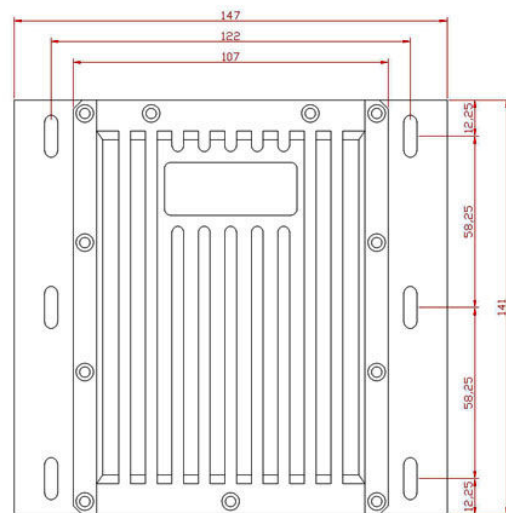

KVANT RED module series III

RLM-130D

RLM-250D

RLM-500D
RLM-750D

RLM-1000D
RLM-1500D
RLM-1800D

RLM-2000D
 RLM-2800D
 RLM-3500D
 RLM-4300D